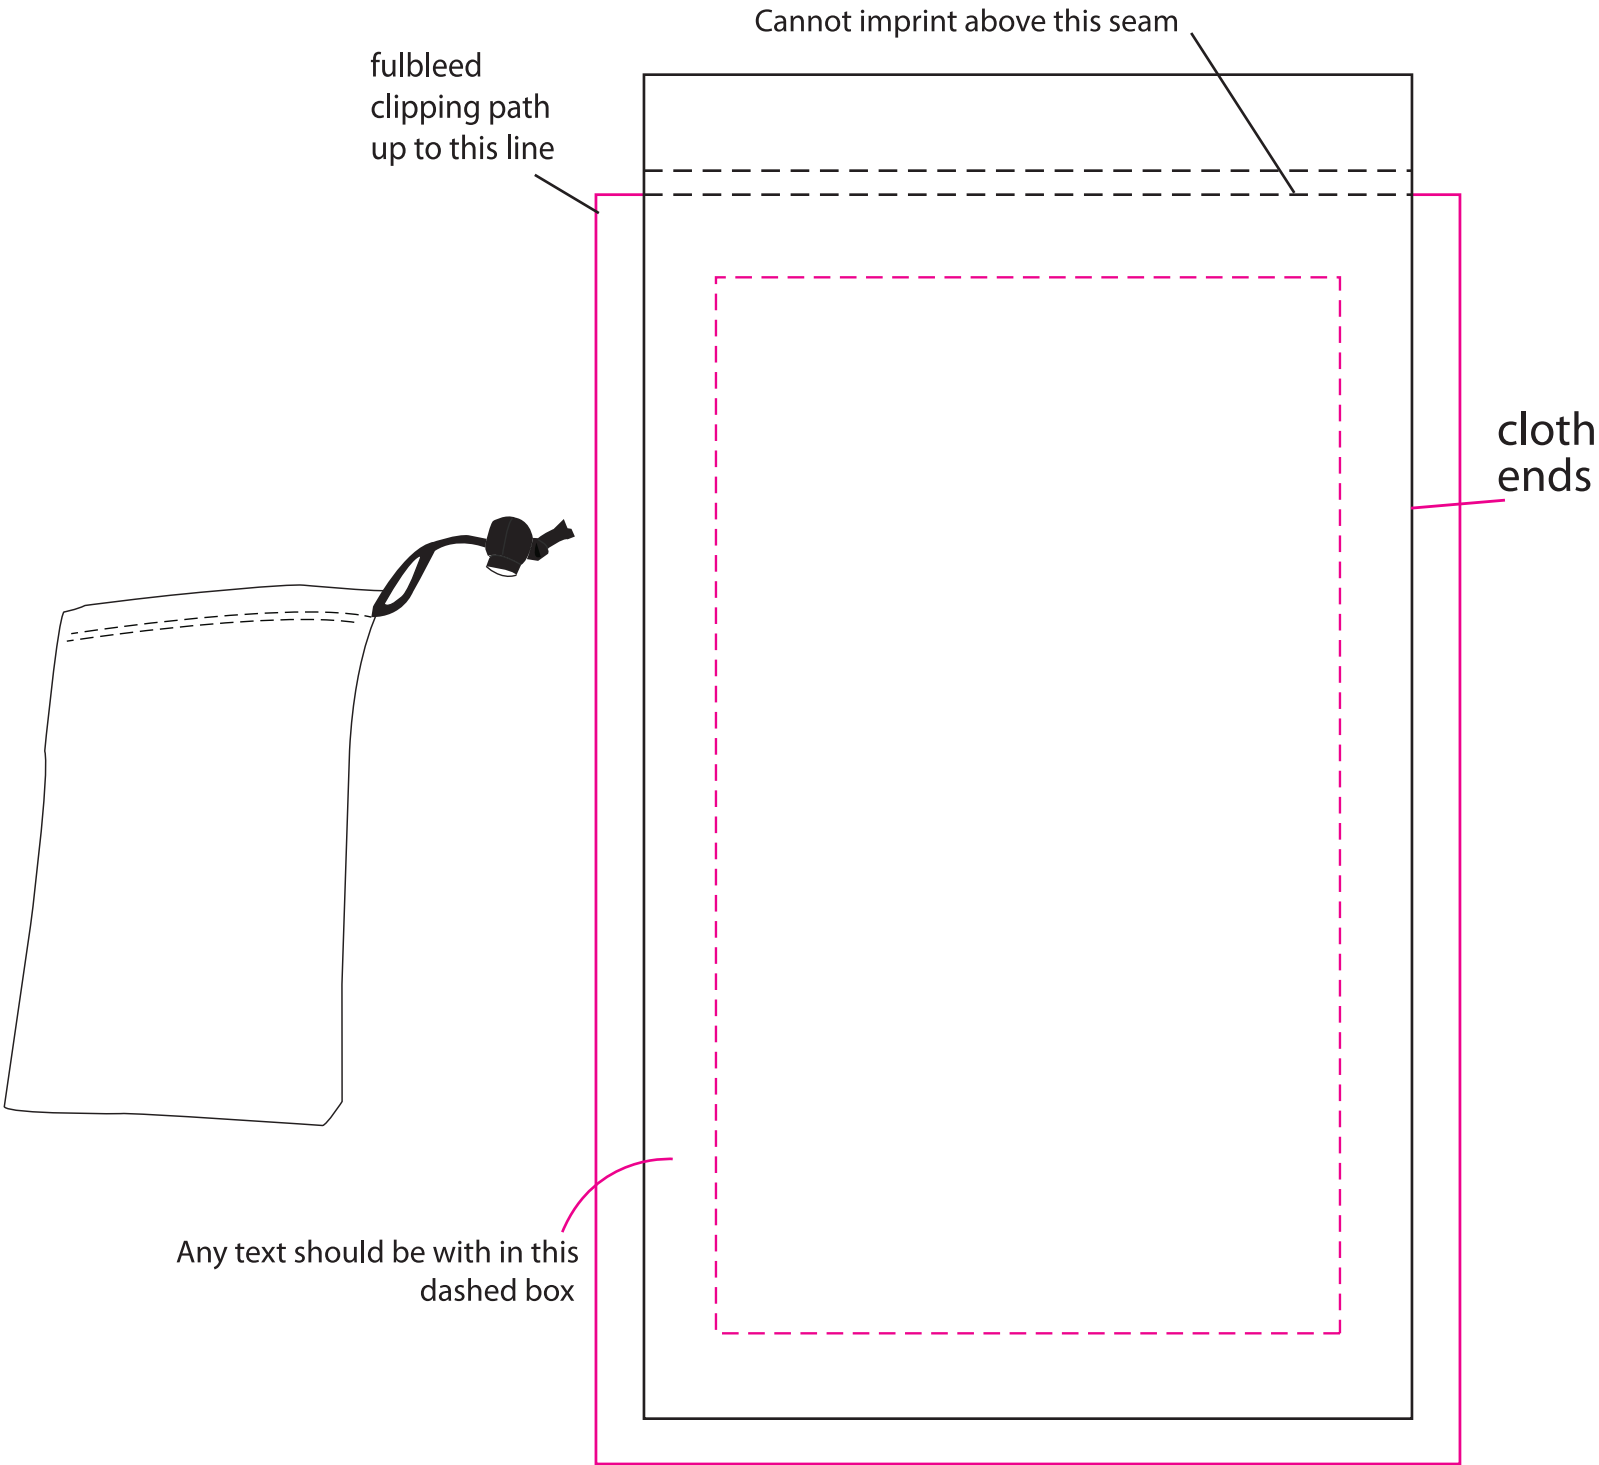

## ALBURY

FULL COLOR DRAWSTRING EYEGLASS CASE

ARTWORK @ 100%

### OFN3820

Item Size: 4"W x 7"H

Max Imprint Area: FULL BLEED (Indicated By Dotted Line, Does Not Print)

Imprint Method: 4 COLOR PROCESS