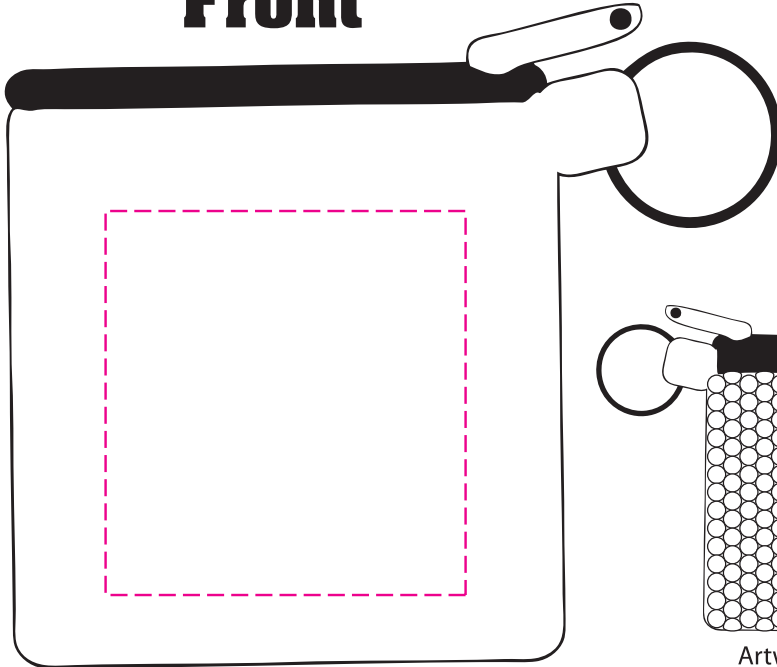

RADI470

Crosse

Earbuds in Keychain Pouch

Front

Artwork @ 100%

Item Number: BGC8000

Item Size: 2 1/4"W x 2"H

Max Imprint Area: 1 7/8"W x 2"H

(Indicated By Dotted Line, Does Not Print)

Imprint Method: Silkscreen

Back

Artwork Reduced

Item Number: RAD1400

Item Size: 1/2" W x 5/8" H earbuds plus wire

Max Imprint Area: 3/8" D

Imprint Method: [PADPRINT](#)