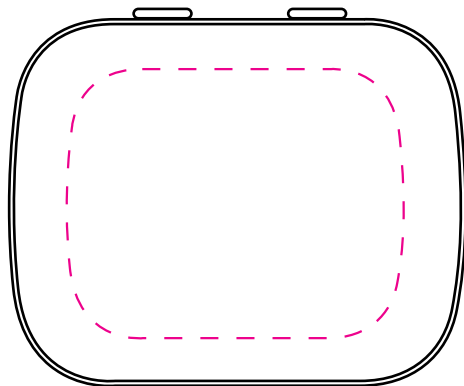

SBF_480

Mogul

Mini Mint Tin Box

Item Size: 4.25"w x 3.25"h x 3/4"d

Max Imprint Area: 3"w x 2"h

(Indicated By Dotted Line, Does Not Print)

Imprint Color(s):

Imprint Method: *Hotstamp Or*

Silkscreen for Gold Boxes

ONE COLOR IMPRINT ONLY

Item Size: 2 3/8"w x 1 7/8"h

Max Imprint Area: 1 3/4"w x 1 1/4"h

(Indicated By Dotted Line, Does Not Print)

Imprint Color(s):

Imprint Method: Silkscreen

PLATING