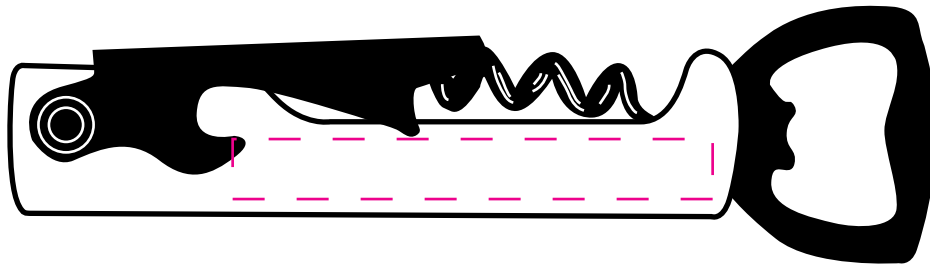

TLB210
Milan
Cork Screw/Opener

Item Size: 4 3/4" x 1 1/4"
Max Imprint Area: 2 1/2" x 5/16"
(Indicated By Dotted Line, Does Not Print)
Imprint Color(s):
Imprint Method: **Pad Print**
Die # (If Applies): N/A

Artwork @ 100%

PLATING	<input type="checkbox"/>	_____
	DATE	NAME
PRINTING	<input type="checkbox"/>	_____
	DATE	NAME